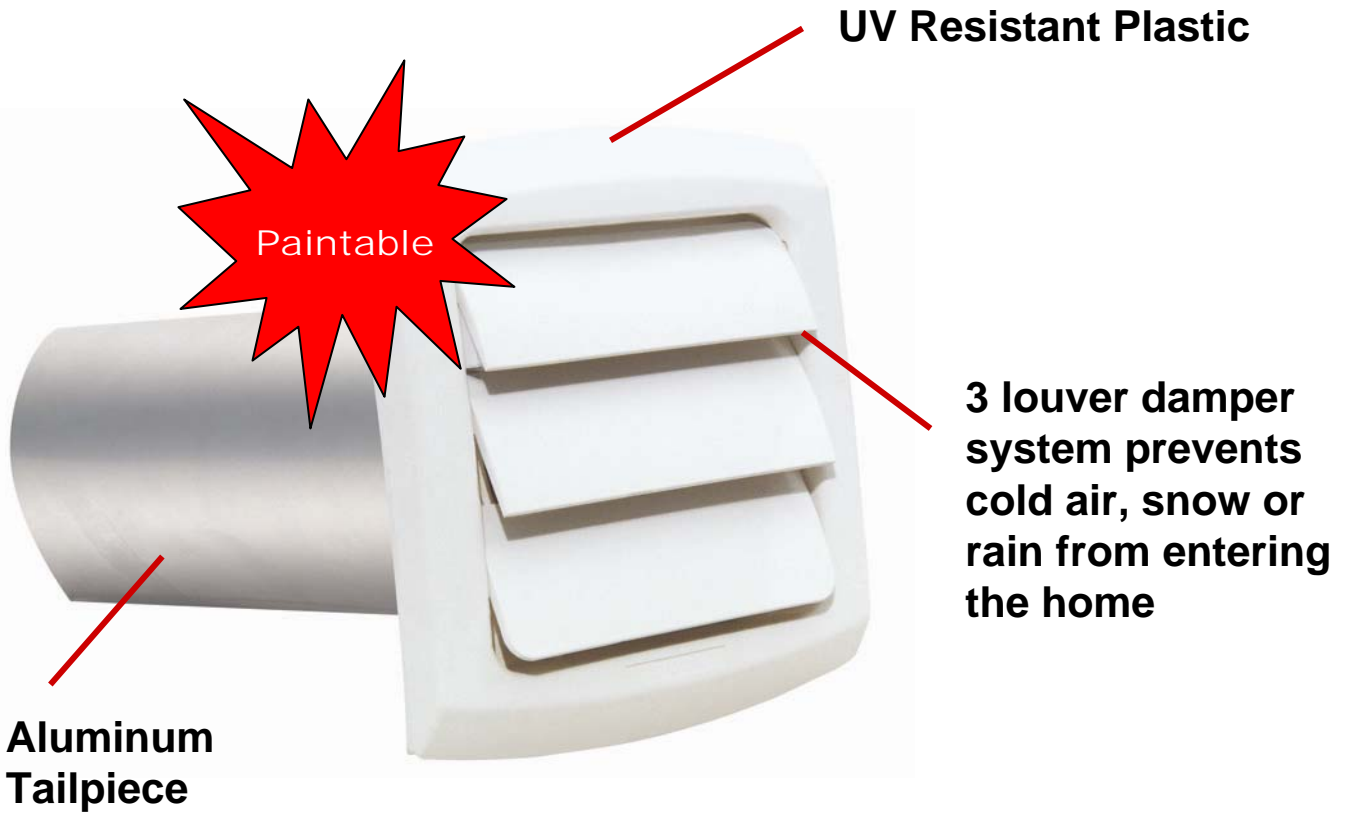

ProVent™ Exhaust Hoods

Professional Series

Available in consumer friendly packaging

Can be mounted to brick, concrete or siding

| Product Code | UPC Code 060672 | Range | Packaging | Pack Qty. | Pack Wt. (lbs) | Pack Cube (cu. ft.) |
|--------------|--------------------|-------|-------------------------------|-----------|-------------------|------------------------|
| LH3BXZ | 270767 | 3" | Bulk – Brown | 12 | 7 | 3.14 |
| LH3WXZ | 270798 | 3" | Bulk – White | 12 | 7 | 3.14 |
| LH4BXZ | 270781 | 4" | Bulk - Brown | 12 | 7 | 3.18 |
| BLH4BZW | 270897 | 4" | Retail Box / Cut Case - Brown | 12 | 7 | 3.18 |
| LH4WXZ | 270774 | 4" | Bulk – White | 12 | 7 | 3.14 |
| BLH4WZW | 270699 | 4" | Retail Box ' Cut Case – White | 12 | 7 | 3.18 |
| LH5BXZ | 270958 | 5" | Bulk - Brown | 12 | 11 | 3.14 |
| LH5WXZ | 270941 | 5" | Bulk - White | 12 | 11 | 3.14 |
| LH6BXZ | 270972 | 6" | Bulk – Brown | 12 | 11 | 3.14 |
| BLH6BZW | 270996 | 6" | Retail Box / Cut Case - Brown | 12 | 11 | 3.18 |
| LH6WXZ | 270965 | 6" | Bulk - White | 12 | 11 | 3.14 |
| BLH6WZW | 270989 | 6" | Retail Box ' Cut Case – White | 12 | 11 | 3.18 |

Complimentary Products

ProFlex Transition Duct

Metal Worm Gear Clamps

Lint Clean Out

Dryer To Duct Connector

Additional Exhaust Hood Options

ProMax Exhaust Hood

ProGuard Exhaust Hood