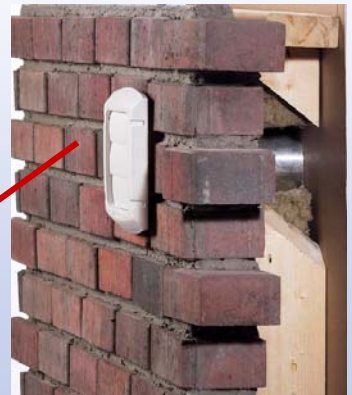

ProVent™ Exhaust Hoods

Professional Series

Available in consumer friendly packaging

Can be mounted to brick, concrete or siding

| Product Code | UPC Code 060672 | Range | Packaging | Pack Qty. | Pack Wt. (lbs) | Pack Cube (cu. ft.) |
|--------------|--------------------|-------|-------------------------------|-----------|-------------------|------------------------|
| LH3BXZ | 270767 | 3" | Bulk – Brown | 12 | 7 | 3.14 |
| LH3WXZ | 270798 | 3" | Bulk – White | 12 | 7 | 3.14 |
| LH4BXZ | 270781 | 4" | Bulk - Brown | 12 | 7 | 3.18 |
| BLH4BZW | 270897 | 4" | Retail Box / Cut Case - Brown | 12 | 7 | 3.18 |
| LH4WXZ | 270774 | 4" | Bulk – White | 12 | 7 | 3.14 |
| BLH4WZW | 270699 | 4" | Retail Box ' Cut Case – White | 12 | 7 | 3.18 |
| LH5BXZ | 270958 | 5" | Bulk - Brown | 12 | 11 | 3.14 |
| LH5WXZ | 270941 | 5" | Bulk - White | 12 | 11 | 3.14 |
| LH6BXZ | 270972 | 6" | Bulk – Brown | 12 | 11 | 3.14 |
| BLH6BZW | 270996 | 6" | Retail Box / Cut Case - Brown | 12 | 11 | 3.18 |
| LH6WXZ | 270965 | 6" | Bulk - White | 12 | 11 | 3.14 |
| BLH6WZW | 270989 | 6" | Retail Box ' Cut Case – White | 12 | 11 | 3.18 |